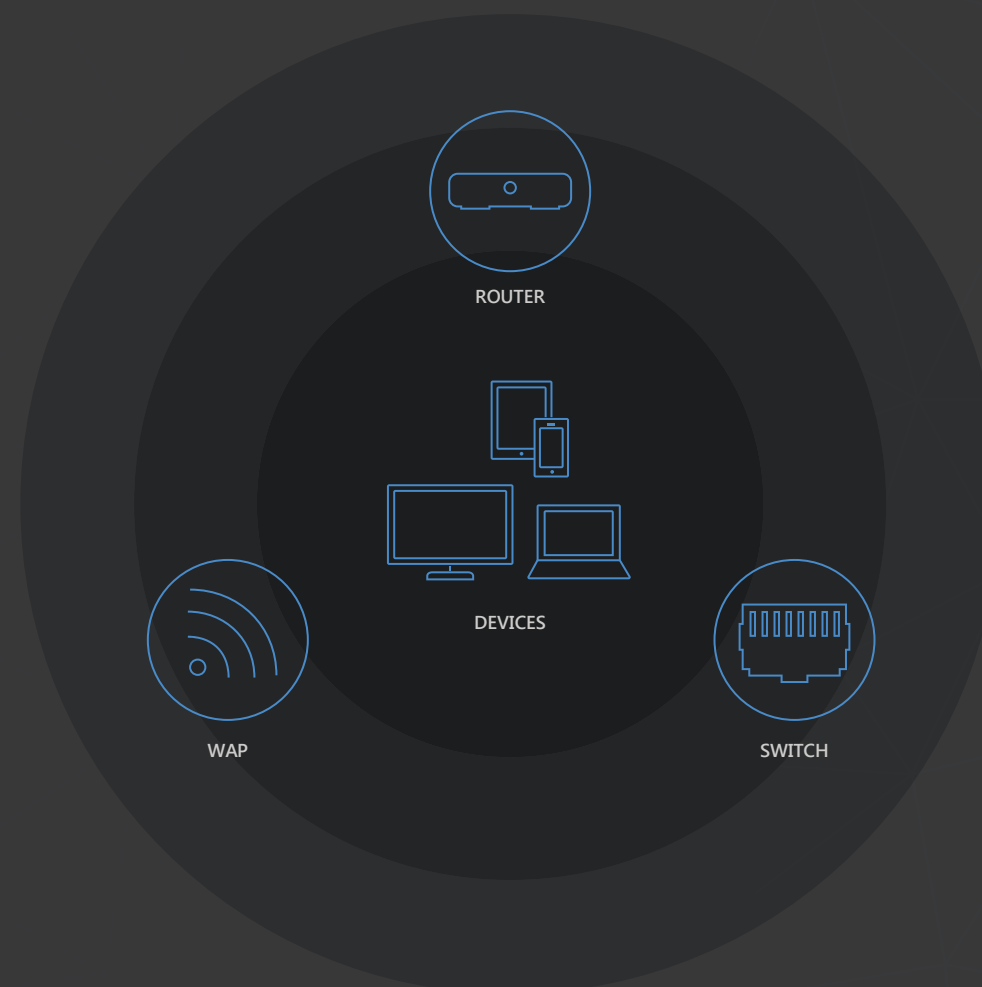

Switches

Switches bring out the true performance of your connected devices to give flexibility for wired connections and even power your devices. Pakedge switches are designed to process AV network traffic flows at incredibly high speeds and eliminate lag, jitter, and buffering in streaming audio and video traffic.

Wireless

The Pakedge wireless controller scans your local environment to adapt and optimize your wireless performance while access points provide coverage throughout the home and enterprise-level wireless communication between all devices within a network.

Pakedge routers, switches, and access points come with advanced features that let your Control4 dealer fine-tune your home.

The Connected Home

Award-winning Pakedge networks are engineered specifically to improve multimedia streaming. From one-room entertainment to homes with automation, Pakedge provides an always-on foundation for your connected lifestyle.

The Advanced Connected Home

For homes integrated with an ample amount of streaming devices—from audio/video to intercom, cameras, and more—Pakedge enables traffic segmentation to ensure steady A/V streaming so you never miss a beat. For advanced homes that need a little more attention, Pakedge systems allow your integrator to monitor your uptime and remotely fix any issues should they arise.