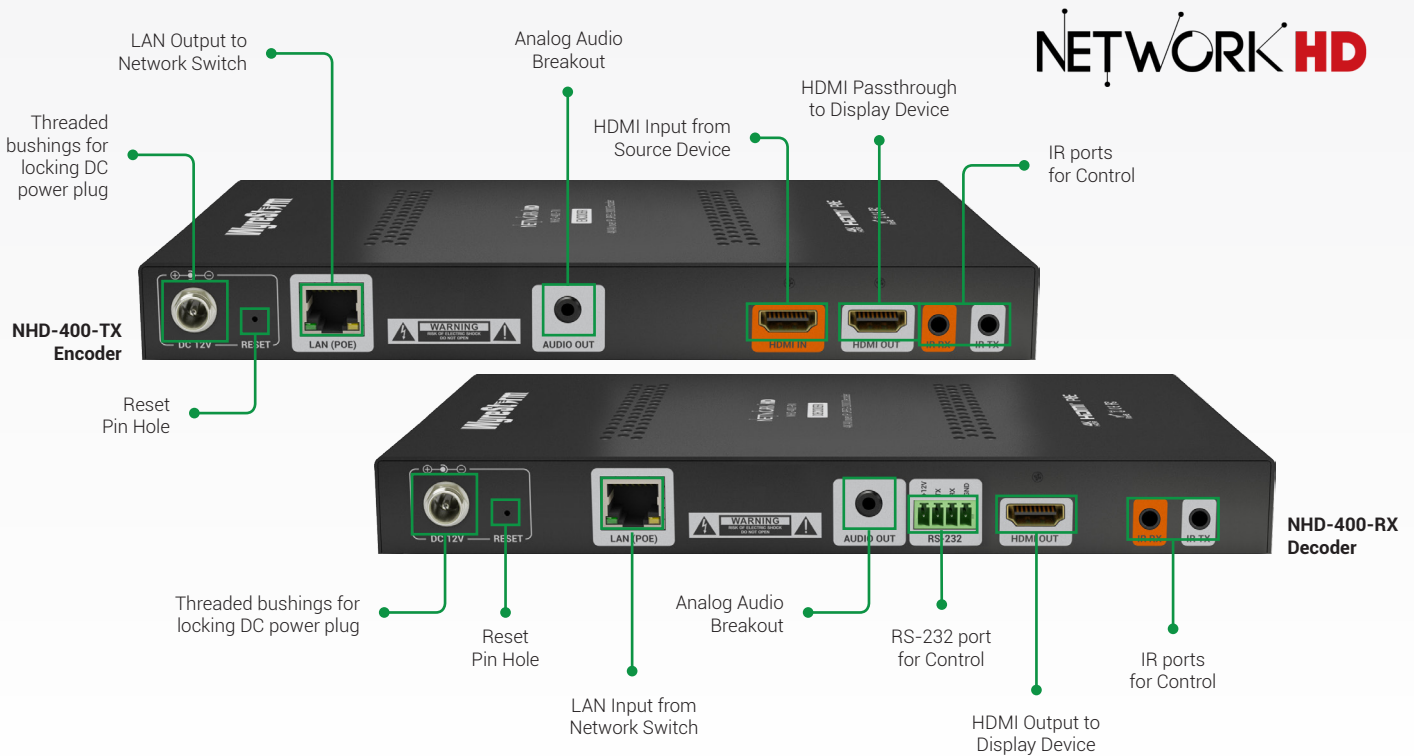

WyreStorm NetworkHD 400 Series 4K AV over IP JPEG-2000 Encoder and Decoder

NHD-400-TX | NHD-400-RX

WyreStorm

Specification Sheet

WyreStorm - Because the Technology Matters.

Introduction

The new WyreStorm NetworkHD 400 Series offers stunning 4K HDR video, multi-channel audio and auto-scaling to seamlessly handle mixed 4K and 2K components. Featuring incredibly low latency, the 400 Series is ideal AV over IP solution for small systems where high quality and low latency are key requirements, making it perfect for both residential and commercial applications.

Key Features

- Stunning visually lossless 4K UHD video with HDR and Multi-channel audio up to DTS:X & Dolby ATMOS
- Image scaling - use a mix of 4K & 1080p displays throughout the install
- NetworkHD Touch™ iPad control app with live video preview and integration with major control systems including WyreStorm Enado
- Ultra-low latency – less than a single frame
- Powerful Audio matrix functionality - route audio separately from video to any decoder
- HDMI 2.0, HDCP 2.2 Compliant
- CEC One-Touch Play & Standby, Bi-directional IR or RS232 control of connected devices
- Up to 16 x 16 video wall with rotation for portrait walls and image flipping
- Easy network set-up using standard L2 managed Luxul AMS and Cisco SG series POE Switches
- Custom "No Source" idle image upload for branded down time
- Support all SD, HD and UHD video formats - including interlaced content

In the Box

1x NHD-400-TX Encoder or 1x NHD-400-RX Decoder
1x 12V DC 1A Power Supply (US/UK/EU)
2x Mounting Brackets

1x IR Emitter
1x IR Receiver
1x Quickstart Guide